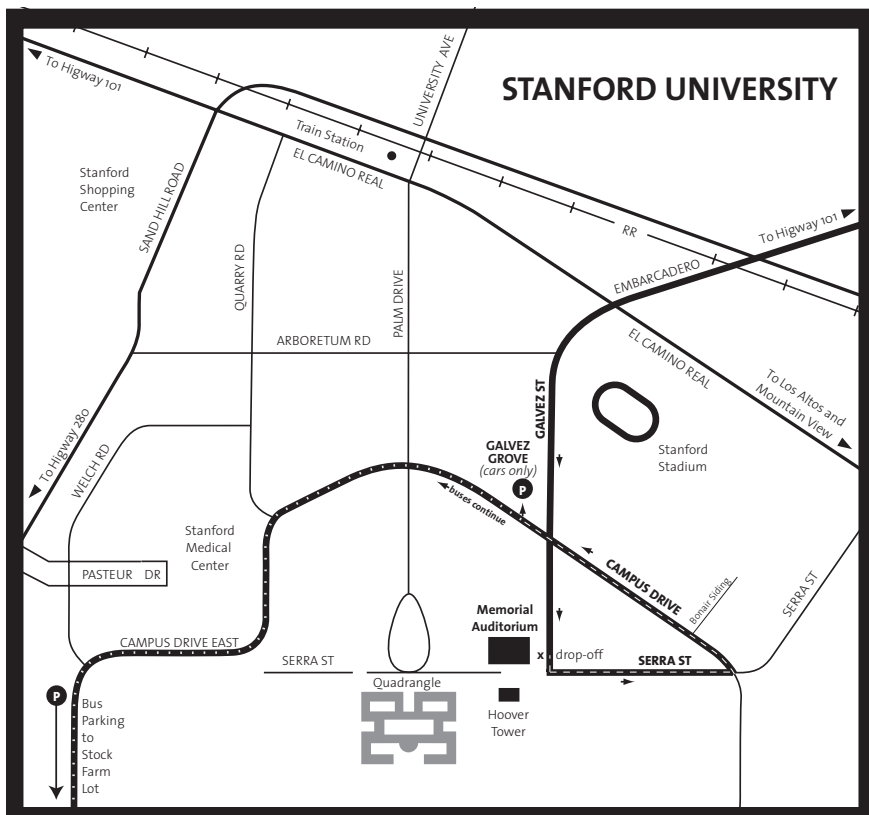

Stanford LivelyArts

STUDENT MATINEE PARKING PASS

Valid only in Galvez Grove

9:30 am to 12:30 pm

Friday, Apr 23, 2008

Call 650-723-2551 for details or questions

Please place this pass on dashboard.

Cut along dotted line.

Drop-off and Parking Information

Student Drop-off at the corner of Galvez and Serra St.

- Enter the Stanford University Campus on Embarcadero Road, heading west.
- Stay on Embarcadero Road which becomes Galvez Street after crossing El Camino Real.
- Continue on Galvez St. up to Serra St. for drop-off.

Car Parking at Galvez Grove on the corner of Galvez and Campus Drive.

- After student drop-off turn left on Serra St.
- Continue on Serra Street and then make a left on Campus Drive after the gas station.
- Take Campus Drive just past Galvez Street.
- Then make a right into Galvez Grove.
- Galvez Grove is an unmarked lot. Please park with others in mind.

Bus Parking:

- Bus Parking is at the lot off Campus Drive and Stock Farm Road