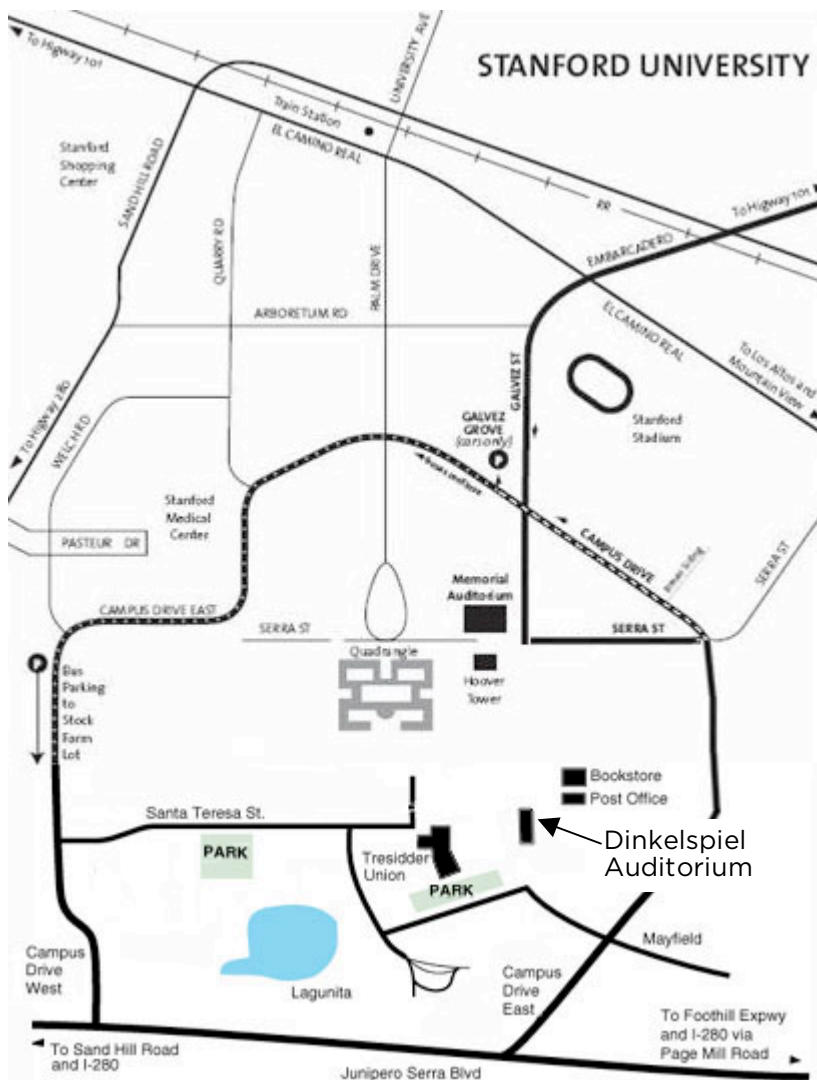

STANFORD LIVELY ARTS

STUDENT MATINEE PARKING PASS

Valid only in Galvez Grove

9:30 am to 12:30 pm

Thursday, Feb 19, 2009

Call 650-725-1960 for details or questions

Please place this pass on dashboard.

Shuttle between Galvez Grove and Tresidder Union:

10:00am - 11:00am and 12:00pm - 12:30pm

Cut along dotted line.

Drop-off and Parking Information

Student Drop-off at Tresidder Student Union

- * Enter the Stanford University Campus on Embarcadero Road, heading west.
- * Stay on Embarcadero Road which becomes Galvez Street after crossing El Camino Real.
- * Continue on Galvez St. to Campus Drive.
- * Turn left on Campus Drive and drive past the construction until you reach Mayfield Avenue.
- * Turn right on Mayfield Avenue.
- * After the road bends to the left, turn right onto Lagunita Drive. You may drop off students by the bus loading zone.
- * Dinkelspiel Auditorium is the building diagonally to your right

Car Parking at Galvez Grove on the corner of Galvez St. and Campus Drive.

- After student drop-off, continue on Lagunita Drive to Lomita Drive
- Make a right on to Lomita Drive
- Make a left on Santa Teresa
- Make a right on to Campus Drive and drive around campus.
- Then make a left into Galvez Grove just before Galvez St.
- Galvez Grove is an unmarked lot. Please park with others in mind.

Bus Parking:

- Bus Parking is at the lot off Campus Drive and Stock Farm Road.