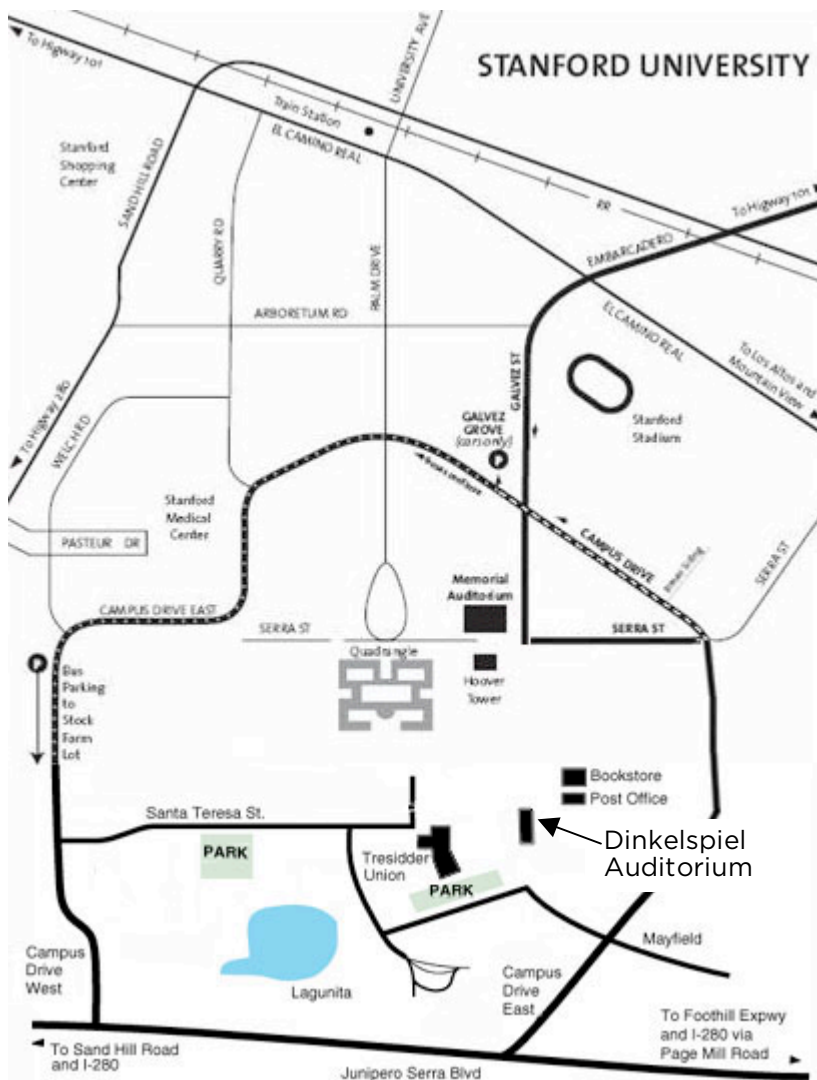

## STUDENT MATINEE PARKING PASS

Valid only in Galvez Grove

9:30 am to 12:30 pm

Wednesday, Feb 18, 2009

Call 650-725-1960 for details or questions

**Please place this pass on dashboard.**

*Shuttle between Galvez Grove and Tresidder Union:  
12:00pm - 1:00pm and 2:00pm - 2:30pm*

*Cut along dotted line.*

#### ***Student Drop-off at Tresidder Student Union***

- \* Enter the Stanford University Campus on Embarcadero Road, heading west.
- \* Stay on Embarcadero Road which becomes Galvez Street after crossing El Camino Real.
- \* Continue on Galvez St. to Campus Drive.
- \* Turn left on Campus Drive and drive past the construction until you reach Mayfield Avenue.
- \* Turn right on Mayfield Avenue.
- \* After the road bends to the left, turn right onto Lagunita Drive. You may drop off students by the bus loading zone.
- \* Dinkelspiel Auditorium is the building diagonally to your right

#### ***Car Parking at Galvez Grove on the corner of Galvez St. and Campus Drive.***

- After student drop-off, continue on Lagunita Drive to Lomita Drive
- Make a right on to Lomita Drive
- Make a left on Santa Teresa
- Make a right on to Campus Drive and drive around campus.
- Then make a left into Galvez Grove just before Galvez St.
- Galvez Grove is an unmarked lot. Please park with others in mind.