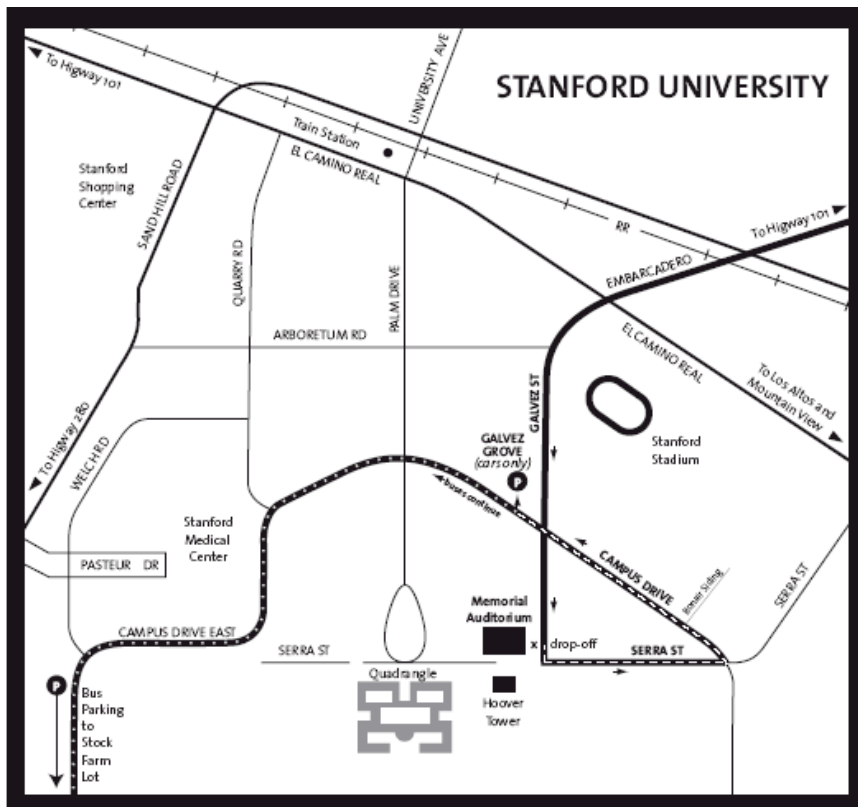

STANFORD LIVELY ARTS

STUDENT MATINEE PARKING PASS

Valid only in Galvez Grove
10:00 am to 1:30 pm
Thursday, Apr 23, 2009
Call 650-725-1960 for details or questions
Please place this pass on dashboard.

Cut along dotted line.

Drop-off and Parking Information

Student Drop-off at the corner of Galvez and Serra St.

- Enter the Stanford University Campus on Embarcadero Road, heading west.
- Stay on Embarcadero Road which becomes Galvez Street after crossing El Camino Real.
- Continue on Galvez St. up to Serra St. for drop-off.

Car Parking at Galvez Grove on the corner of Galvez and Campus Drive.

- After student drop-off turn left on Serra St.
- Continue on Serra Street and then make a left on Campus Drive after the gas station.
- Take Campus Drive just past Galvez Street.
- Then make a right into Galvez Grove.
- Galvez Grove is an unmarked lot. Please park with others in mind.

Bus Parking:

- Bus Parking is at the lot off Campus Drive and Stock Farm Road