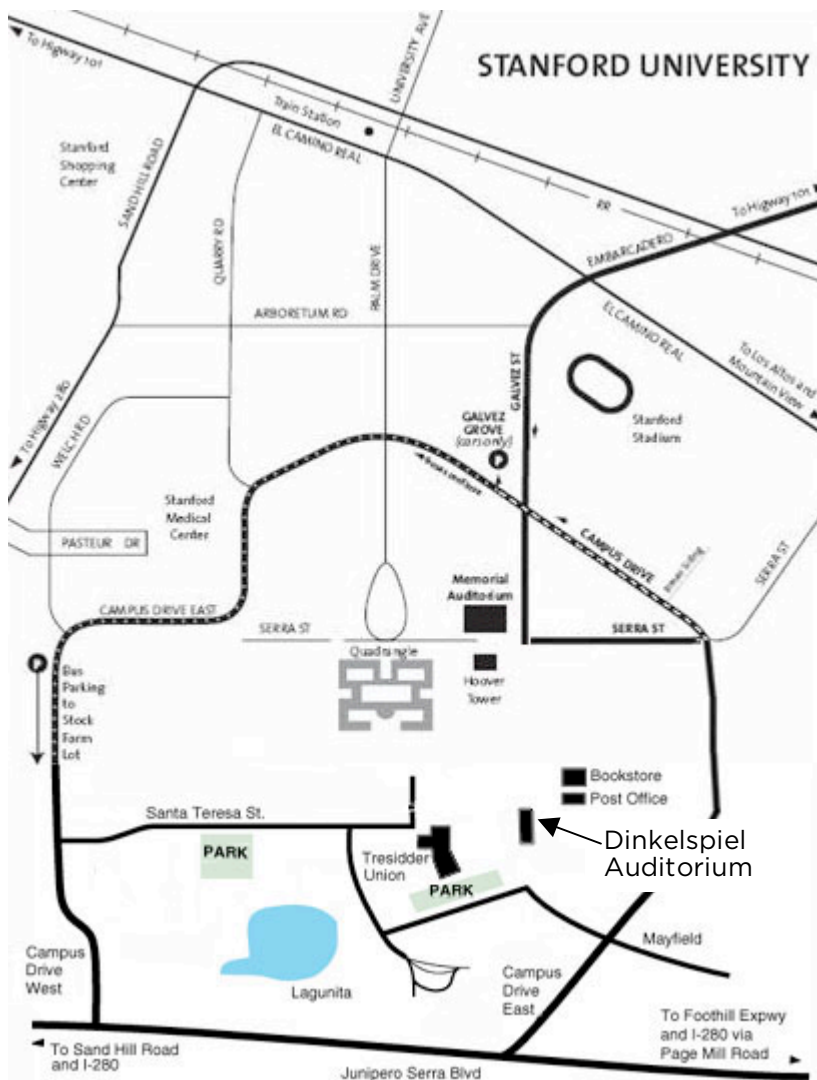

STANFORD LIVELY ARTS

STUDENT MATINEE PARKING PASS

Valid only in Galvez Grove

9:30 am to 12:30 pm

Wednesday, Dec 4, 2008

Call 650-725-1960 for details or questions

Please place this pass on dashboard.

*Shuttle between Galvez Grove and Tresidder Union:
10:00am - 11:00am and 11:50am - 12:20pm*

Cut along dotted line.

Drop-off and Parking Information

Student Drop-off at Tresidder Student Union

- * Enter the Stanford University Campus on Embarcadero Road, heading west.
- * Stay on Embarcadero Road which becomes Galvez Street after crossing El Camino Real.
- * Continue on Galvez St. to Campus Drive.
- * Turn left on Campus Drive and drive past the construction until you reach Mayfield Avenue.
- * Turn right on Mayfield Avenue.
- * After the road bends to the left, turn right onto Lagunita Drive. You may drop off students by the bus loading zone.
- * Dinkelspiel Auditorium is the building diagonally to your right

Car Parking at Galvez Grove on the corner of Galvez St. and Campus Drive.

- After student drop-off, continue on Lagunita Drive to Lomita Drive
- Make a right on to Lomita Drive
- Make a left on Santa Teresa
- Make a right on to Campus Drive and drive around campus.
- Then make a left into Galvez Grove just before Galvez St.
- Galvez Grove is an unmarked lot. Please park with others in mind.

Bus Parking:

- Bus Parking is at the lot off Campus Drive and Stock Farm Road.