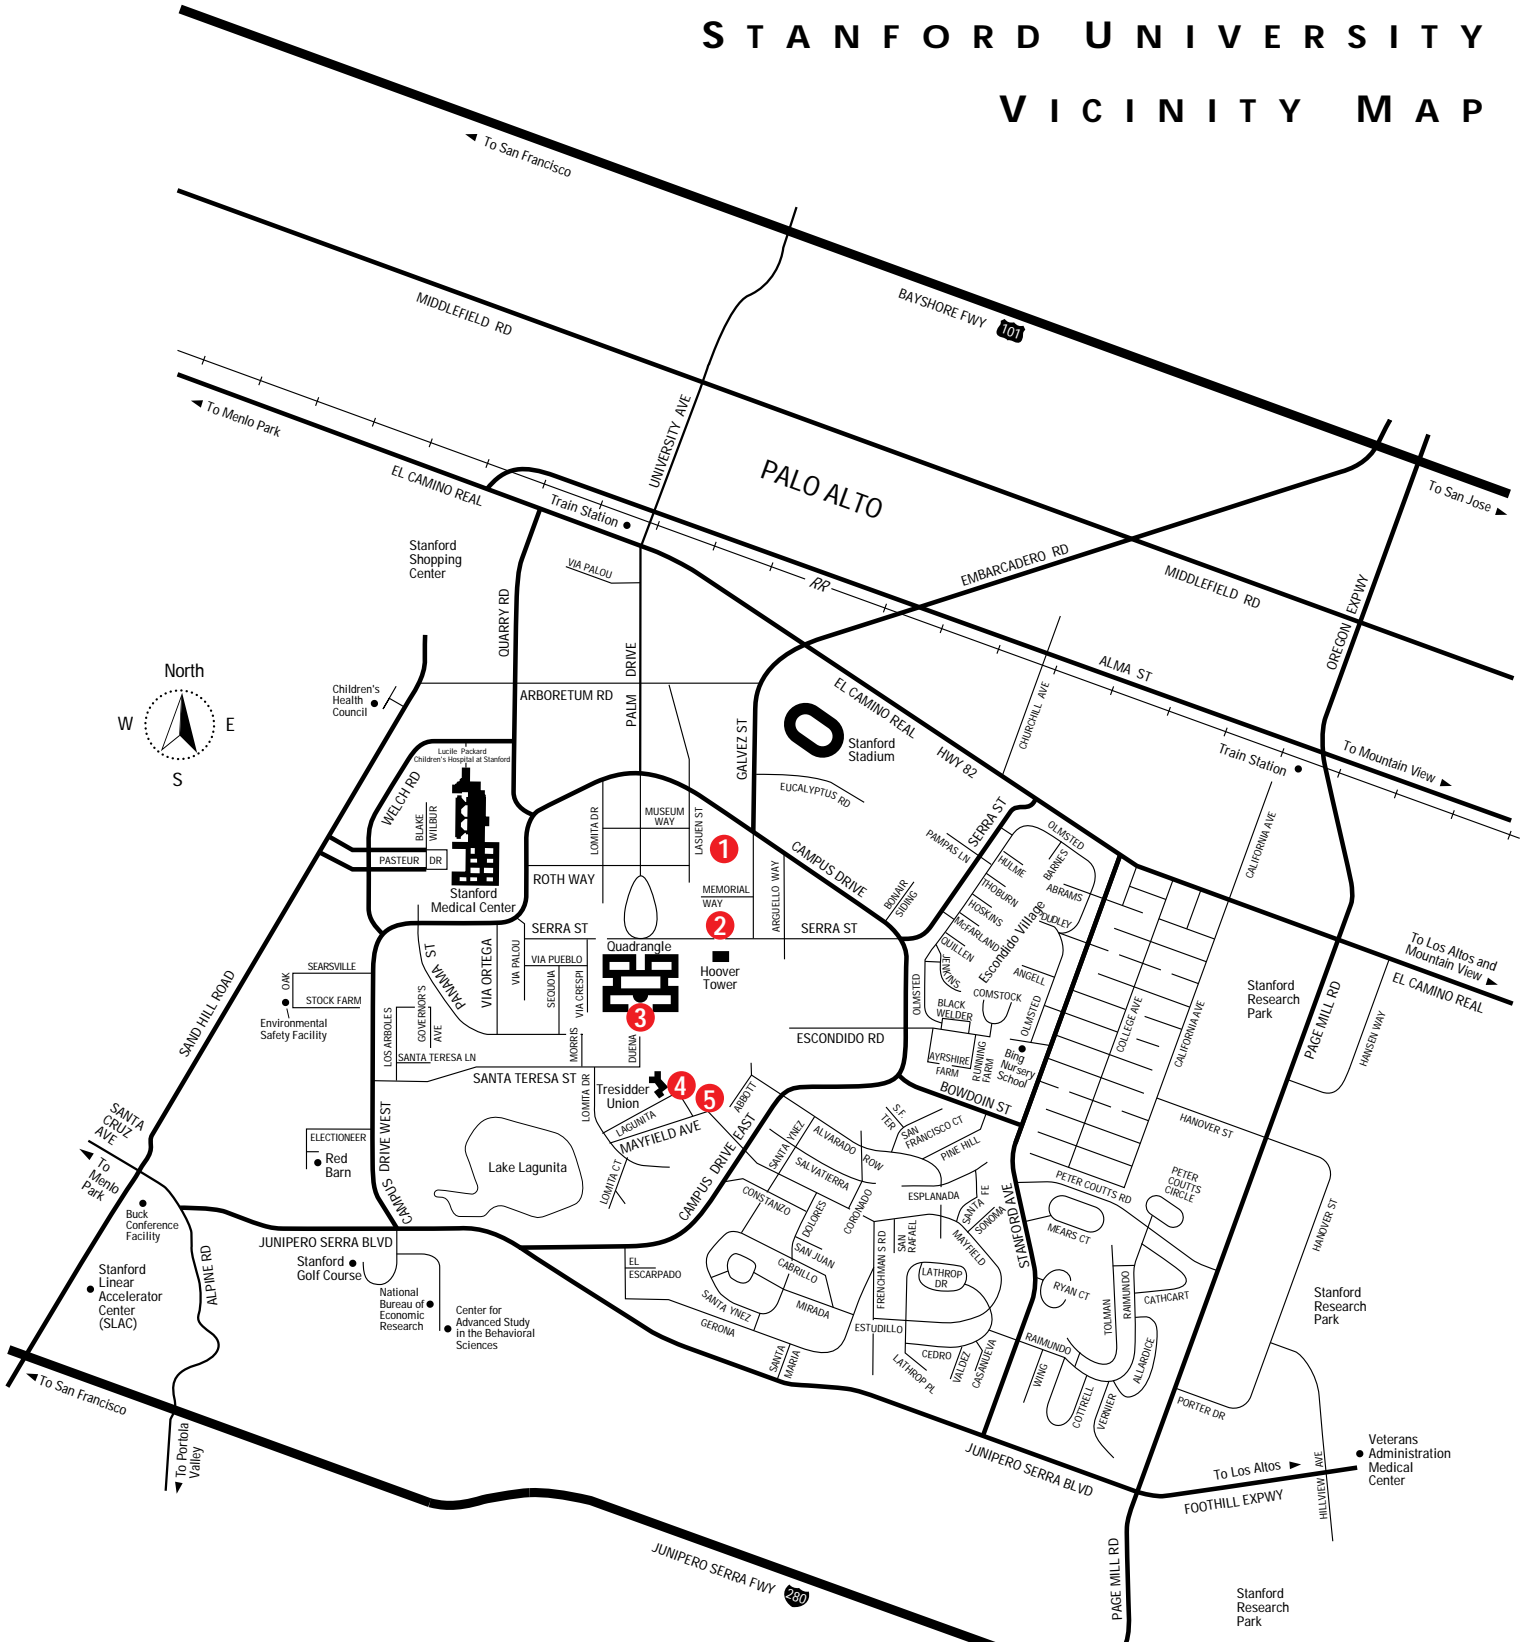

STANFORD UNIVERSITY VICINITY MAP

LIVELY ARTS PERFORMANCE VENUES

- | | |
|---|--|
| <p>1 Frost Amphitheater
(Galvez Street and Campus Drive)</p> | <p>4 Dinkelspiel Auditorium
(Lagunita, adjacent to Tresidder Union)</p> |
| <p>2 Memorial Auditorium
(Serra Street across from Hoover Tower)</p> | <p>5 Campbell Recital Hall
(In the Braun Music Center)</p> |
| <p>3 Memorial Church
(In the Quadrangle)</p> | |